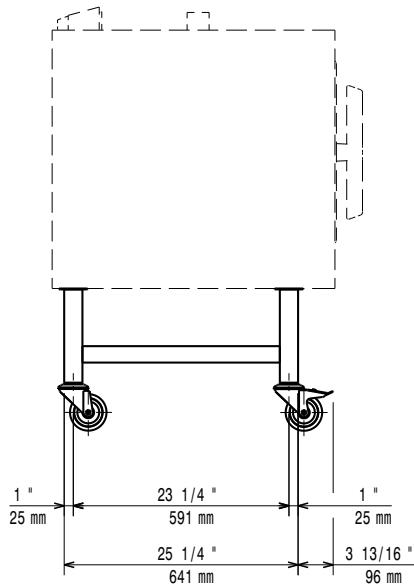

Cooking accessories
Riser on wheels for stacked oven

ITEM # _____

MODEL # _____

NAME # _____

SIS # _____

AIA # _____

922635 (RIWEST611)

Riser on wheels for stacked
2x6 GN 1/1 ovens, height
250mm

922634 (RIWEST621)

Riser on wheels for stacked
2x6 GN 2/1 ovens, height
250mm

Main Features

- Ideal for easy cleaning and to raise bottom oven for easier operations

APPROVAL: _____

Front

Side

Top

Key Information:

External dimensions, Width:

922635 (RIWEST611)	835 mm
922634 (RIWEST621)	1058 mm

External dimensions, Depth:

922635 (RIWEST611)	675 mm
922634 (RIWEST621)	871 mm

External dimensions, Height:

390 mm

Net weight:

922635 (RIWEST611)	19 kg
922634 (RIWEST621)	21.3 kg

Shipping weight:

922635 (RIWEST611)	12.22 kg
922634 (RIWEST621)	15.75 kg