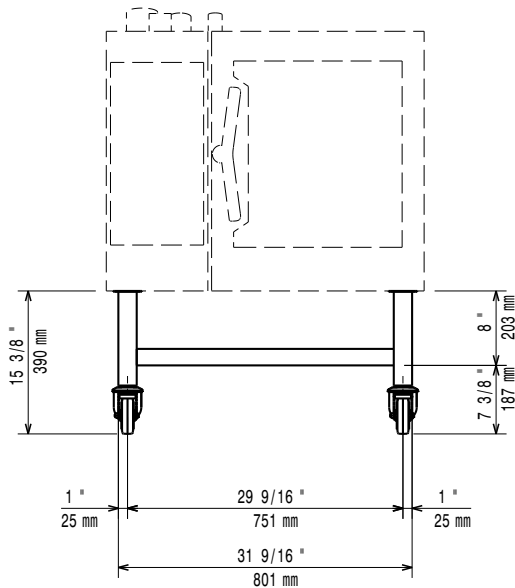

Cooking accessories
Riser on wheels for stacked oven

ITEM # _____

MODEL # _____

NAME # _____

SIS # _____

AIA # _____

922635 (RIWEST611)

Riser on wheels for stacked
2x6 GN 1/1 ovens, height
250mm

922634 (RIWEST621)

Riser on wheels for stacked
2x6 GN 2/1 ovens, height
250mm

Main Features

- Ideal for easy cleaning and to raise bottom oven for easier operations

APPROVAL: _____

Front

Side

Top

Key Information:

External dimensions, Width:

922635 (RIWEST611)	835 mm
922634 (RIWEST621)	1058 mm

External dimensions, Depth:

922635 (RIWEST611)	675 mm
922634 (RIWEST621)	871 mm

External dimensions, Height:

390 mm

Net weight:

922635 (RIWEST611)	19 kg
922634 (RIWEST621)	21.3 kg

Shipping weight:

922635 (RIWEST611)	12.22 kg
922634 (RIWEST621)	15.75 kg